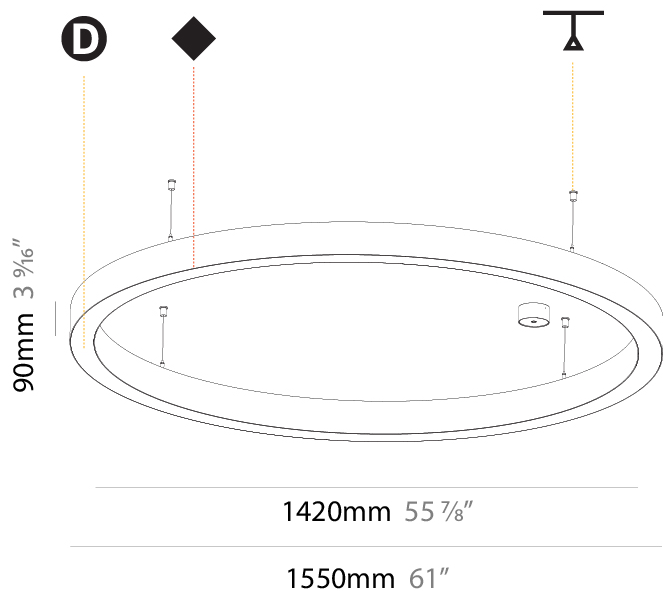

GENERAL

Series: Glorious
Subseries: Glorious Slim
Brand: Prolicht
Division: Architectural
Mounting Type: Suspension
Mounting Location: Ceiling
Subcategory: Ambient

PHYSICAL

Shape: Round
Diameter (mm): 1550
Diameter (in): 61
Depth (mm): 90
Depth (in): 3 9/16
Max. Overall Height (mm): 2090
Max. Overall Height (in): 82 5/16
Light Distribution: Direct
Weight (kg): 14.447
Weight (lbs): 31.78
Diffuser: PMMA - Opal or Micro-Prism
Fixture Finish: SSR / BKV / CWI / CRY / HAB / UFT / ITA / RUA / FTG / MYG / LOD / PUS / FRO / FUP / KIA / POP / BLS / SPG / MEY / GOH / GUM / CHC / COM / ABZ / JAG / OBR / MOS / ROR
Fixture Material: Aluminum
Cable Details: 2000mm or 6000mm Transparent Cable

ELECTRICAL

Lamp Type: LED (Zhaga Standard)
Input Wattage (W): 112
Total Output Wattage (W): 96
Dimming: Tri-Mode (Non-Dimming and Phase Dimming (120Vac only) and 0-10V Dimming)
Driver Included: Yes
Driver Location: Integrated
Driver Type: Constant Current - Universal
Driver Class: Class 2
Input Voltage (V): 120 - 277
Constant Current (MA): 350

LED

Color Temperature (°K): 3000 / 3500 / 4000
Max. Delivered Lumen (lm): 13580 / 13857 / 14140
CRI: >80 CRI
Efficiency (%): 88
Lamp Life (hrs): 50000

OPTICAL

RATINGS AND CERTIFICATIONS

Certified By: Certified for North American Standards
IP rating: IP20